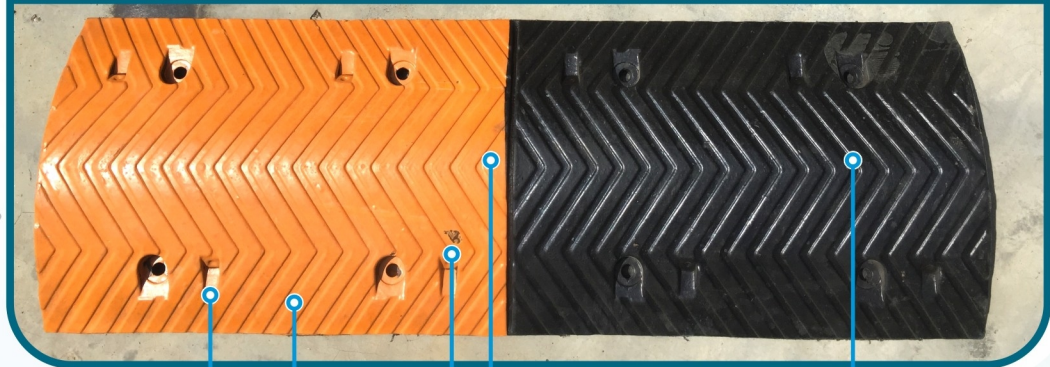

RED ALERT

BUY HIGH QUALITY SPEED BUMPS SUPPLIED BY ETON SAFETY

Factory mixed yellow that never peels off.

Made From 100% Rubber Last Years On The Road

70mm Height

Reflective Cat Eyes (Reflects At Night)

1 Meter Weighs 25KG

**ETON SAFETY
SPEED BUMP**

**OTHERS
SPEED BUMP**

No Cat Eyes

1 Meter Weighs 15KG

Not 100% Rubber Goes Flat Quick

Orange coated on black bump, it'll peel off in no time

65mm Height